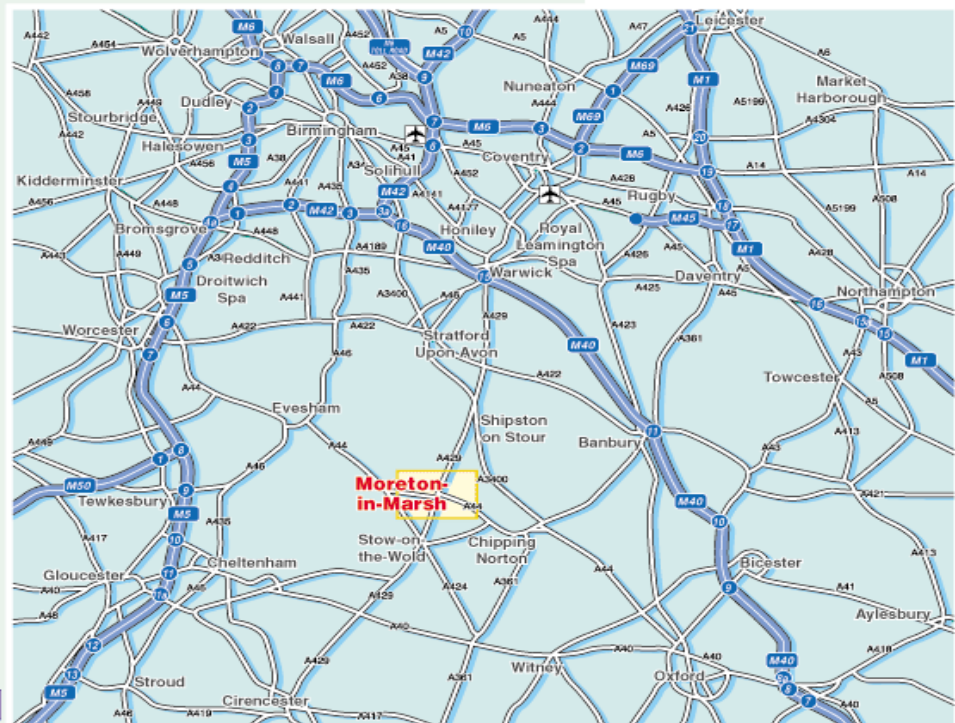

## The Fire Service College

### Public Transport

**Moreton-in-Marsh Station**  
 Approximately 20 minutes walk away.  
 For information on train operators and times phone National Rail Enquiries on 08457 484950.

**Birmingham International Airport**  
 Approximately 1 hours drive away.  
**London Heathrow Airport**  
 Approximately 1 hour 45 minutes drive away.  
**London Gatwick Airport.**  
 Approximately 2 hours drive away.