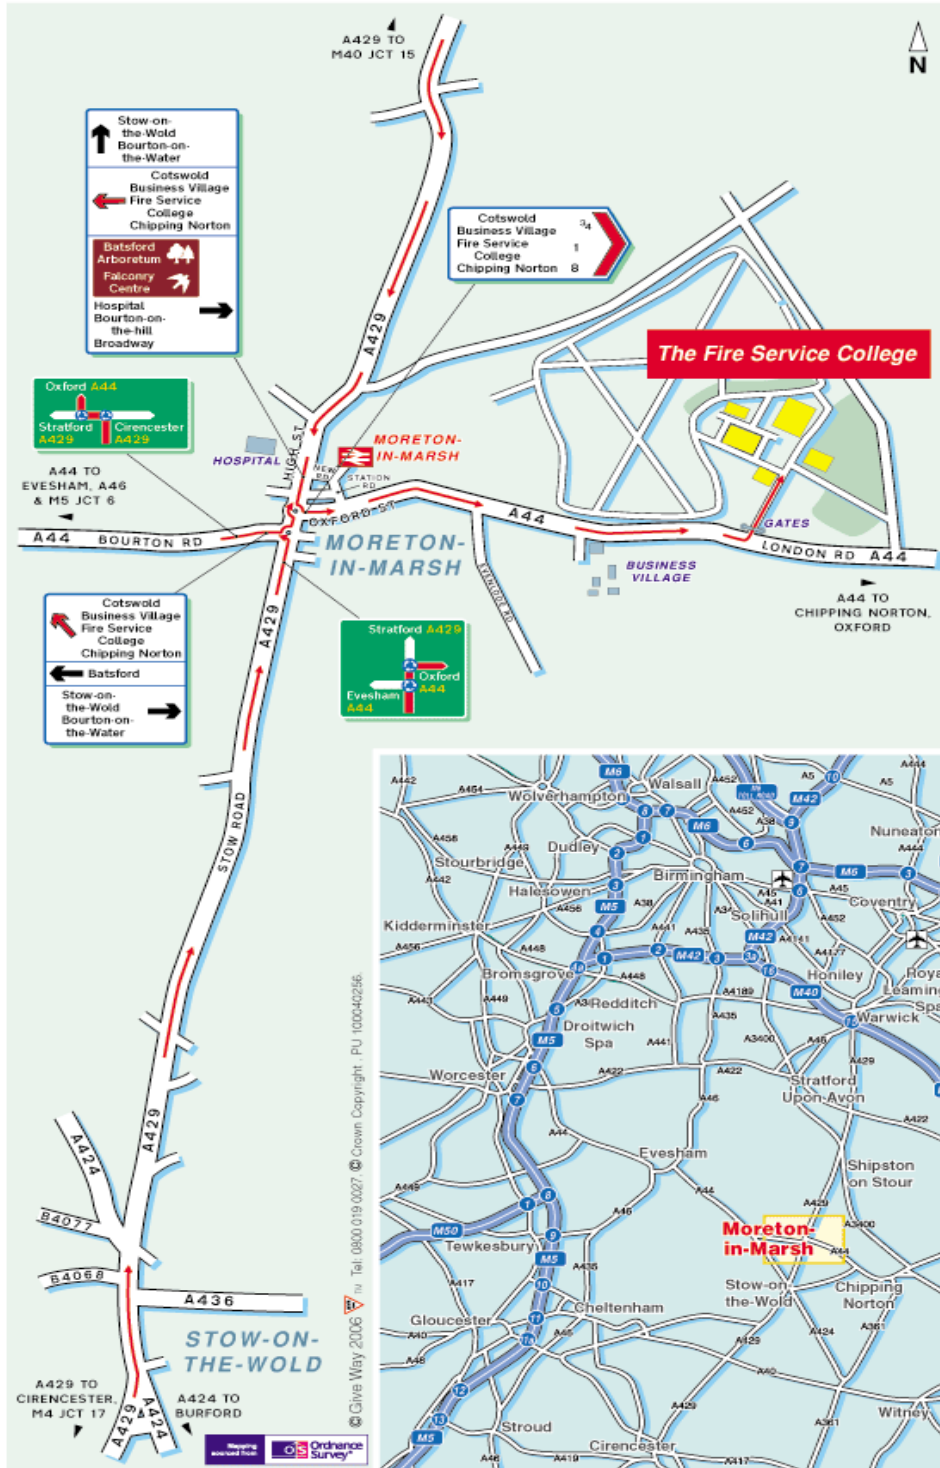

### Public Transport

**Moreton-in-Marsh Station**  
 Approximately 20 minutes walk away.  
 For information on train operators and times phone National Rail Enquiries on 08457 484950.

**Birmingham International Airport**  
 Approximately 1 hours drive away.  
**London Heathrow Airport**  
 Approximately 1 hour 45 minutes drive away.  
**London Gatwick Airport.**  
 Approximately 2 hours drive away.